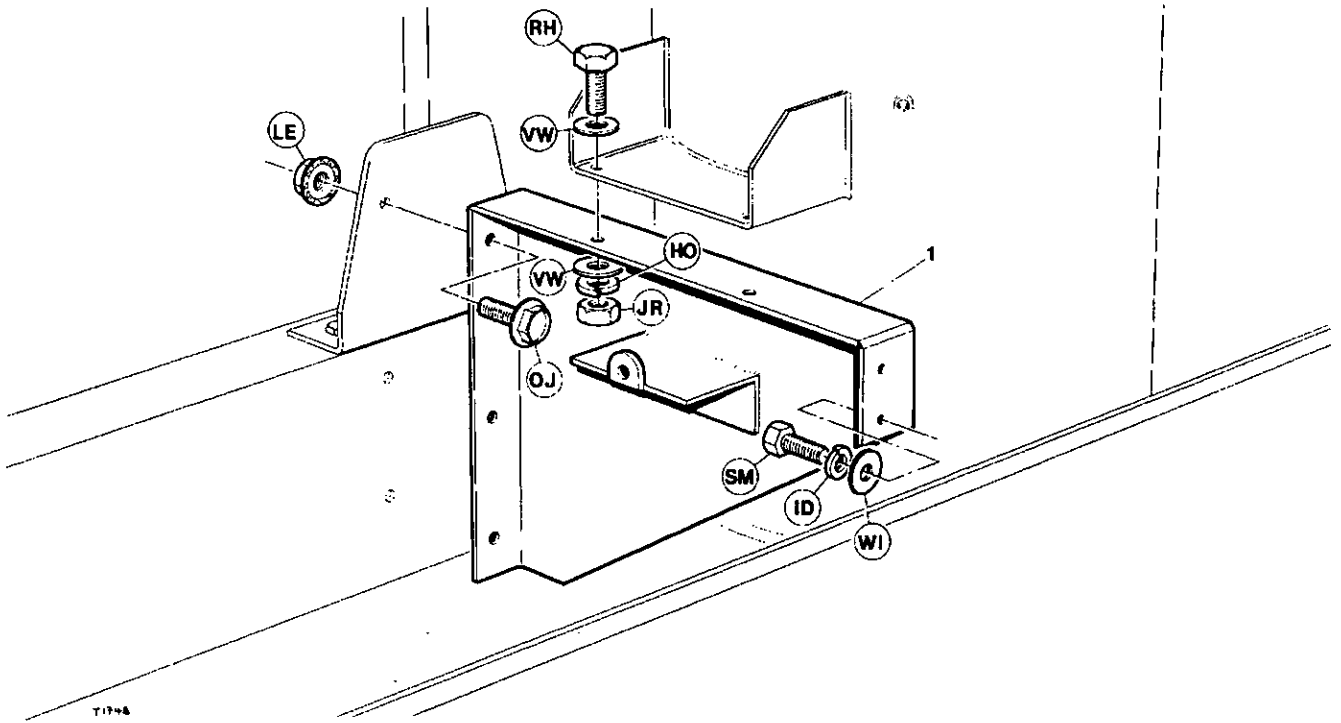

Item	cpn	Qty.	Description	Item	cpn	Qty.	Description
1	92066299	1	Bracket