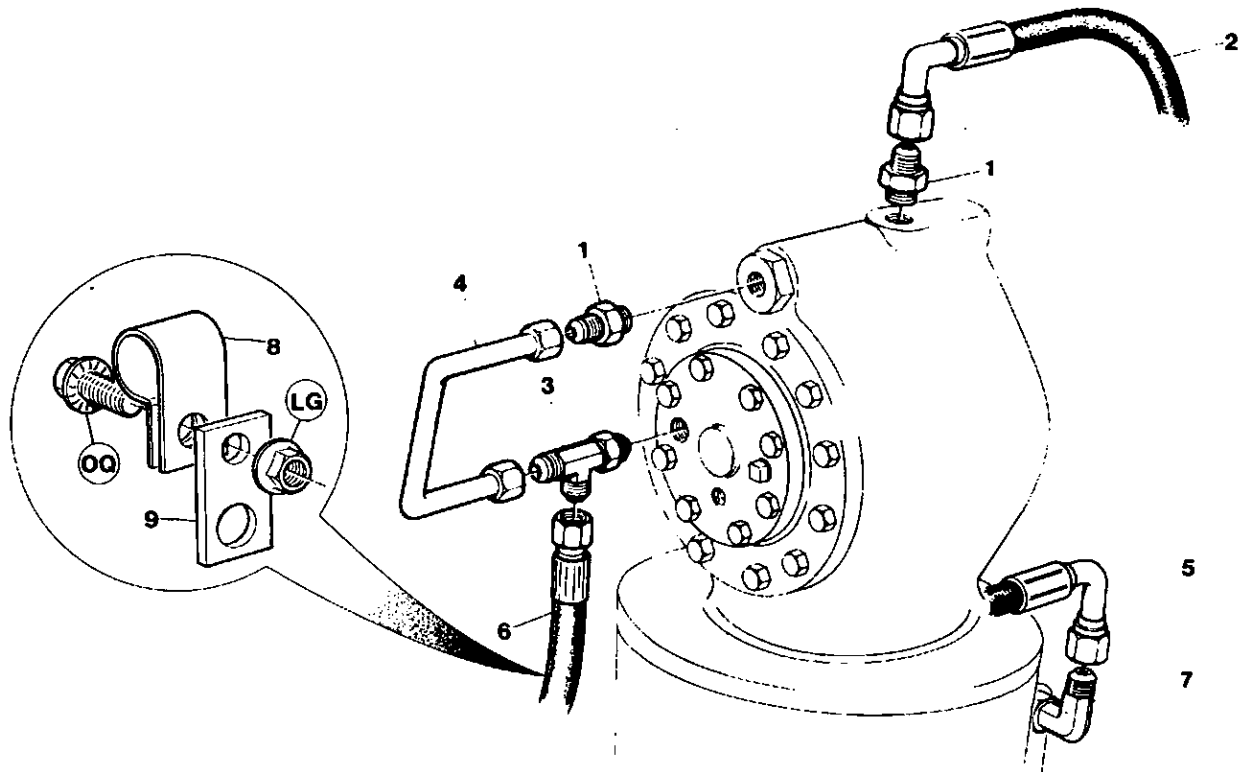

T 1734

Item	cpn	Qty.	Description	Item	cpn	Qty.	Description
1	35283076	2	Connector	6	92520386	1	Hose assembly
2	92049097	1	Hose assembly	7	35279827	1	Elbow
3	35279850	1	Tee	8	92777200	1	Clip, retaining
4	92058163	1	Tube assembly	9	92777168	1	Bracket
5	92079474	2	Hose assembly