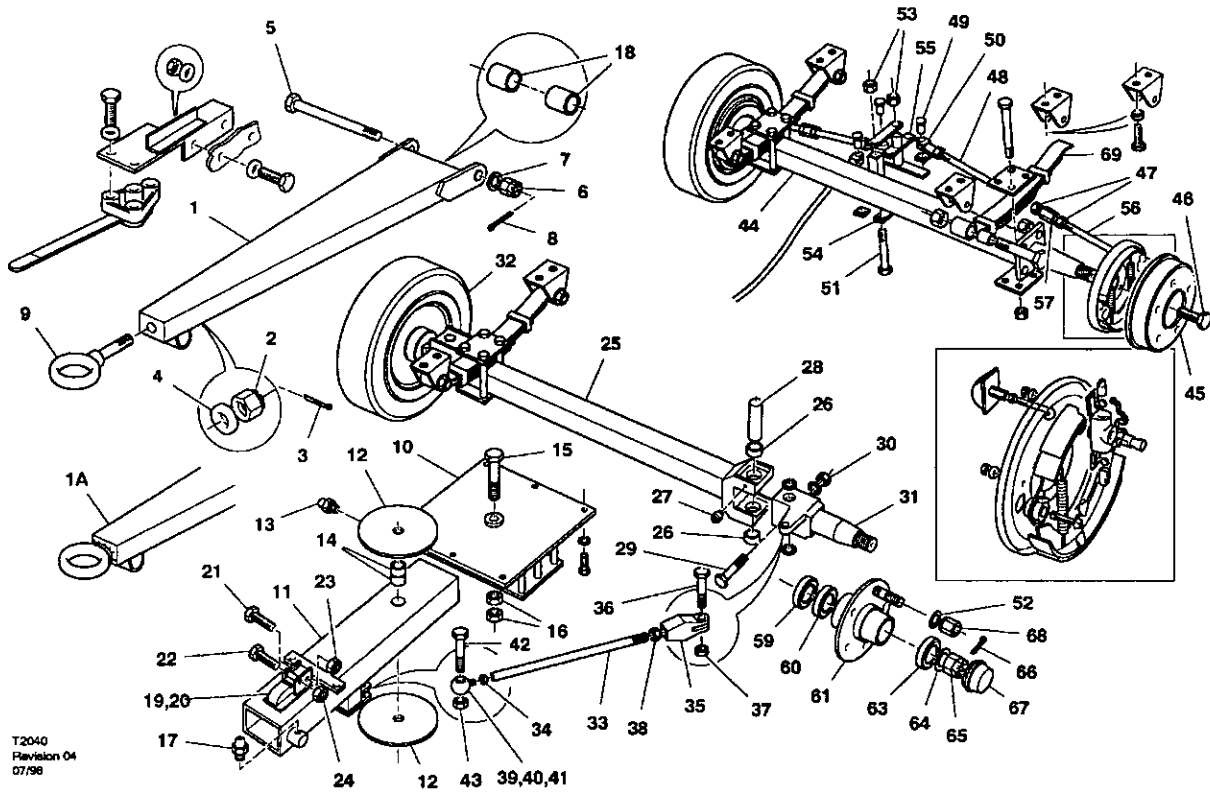

T2040
Revision 04
07/98

Item	cpn	Qty.	Description	Item	cpn	Qty.	Description	Item	cpn	Qty.	Description
1-9	92493378	1	Drawbar assembly	16	92042787	2	Locknut	34	92042894	2	Locknut
1A-8	92814649	1	Drawbar assembly	17	92302058	3	Nipple	35	92042845	2	Clevis
1	92302678	1	Drawbar	18	92302975	2	Bush	36	95329843	2	Bolt
1A	92070903	1	Drawbar	19	92302009	1	Latch	37	92327212	2	Nut
2	92299924	1	Nut	20	92301993	1	Spring	38	92042902	2	Locknut
3	92299940	1	Pin	21	95325239	1	Setscrew	39	92042852	2	Ball-joint
4	92299932	1	Washer	22	92302637	1	Setscrew	40	92042860	4	Spacer
5	92302686	1	Bolt	23	95077764	1	Nut	41	92042878	2	Cover
6	92299973	1	Nut	24	92274828	1	Nut	42	95644324	2	Bolt
7	92299981	1	Washer	25	92042795	1	Beam	43	95391348	2	Nut
8	92299999	1	Pin	26	92302736	4	Bush	44	92042712	1	Beam
9	92299916	1	Eye	27	92302058	4	Nipple	45	92042720	2	Drum
9	92042688	1	Eye (D)	28	92302744	2	Pin	46	95293734	8	Setscrew
10-17	92042738	1	Pintle box assembly	29	92302116	4	Bolt	47	92271550	16	Nut
10	92070911	1	Pintle box	30	95077798	4	Nut	48	93462158	2	Rod
11	92042746	1	Body	31	92042803	1	Axle, stub (left hand)	49	92302546	3	Pin
12	92042753	2	Plate	32	92042811	1	Axle, stub (right hand)	50	92302553	2	Yoke
13	92096247	4	Nipple	33-39	92950351	1	Track rod assembly	51	92302561	2	Setscrew
14	92042761	2	Bush	33	92042837	2	Rod	52	92265768	20	Collar
15	92042779	1	Bolt					53	92302579	2	Locknut
								54	92302587	2	Link