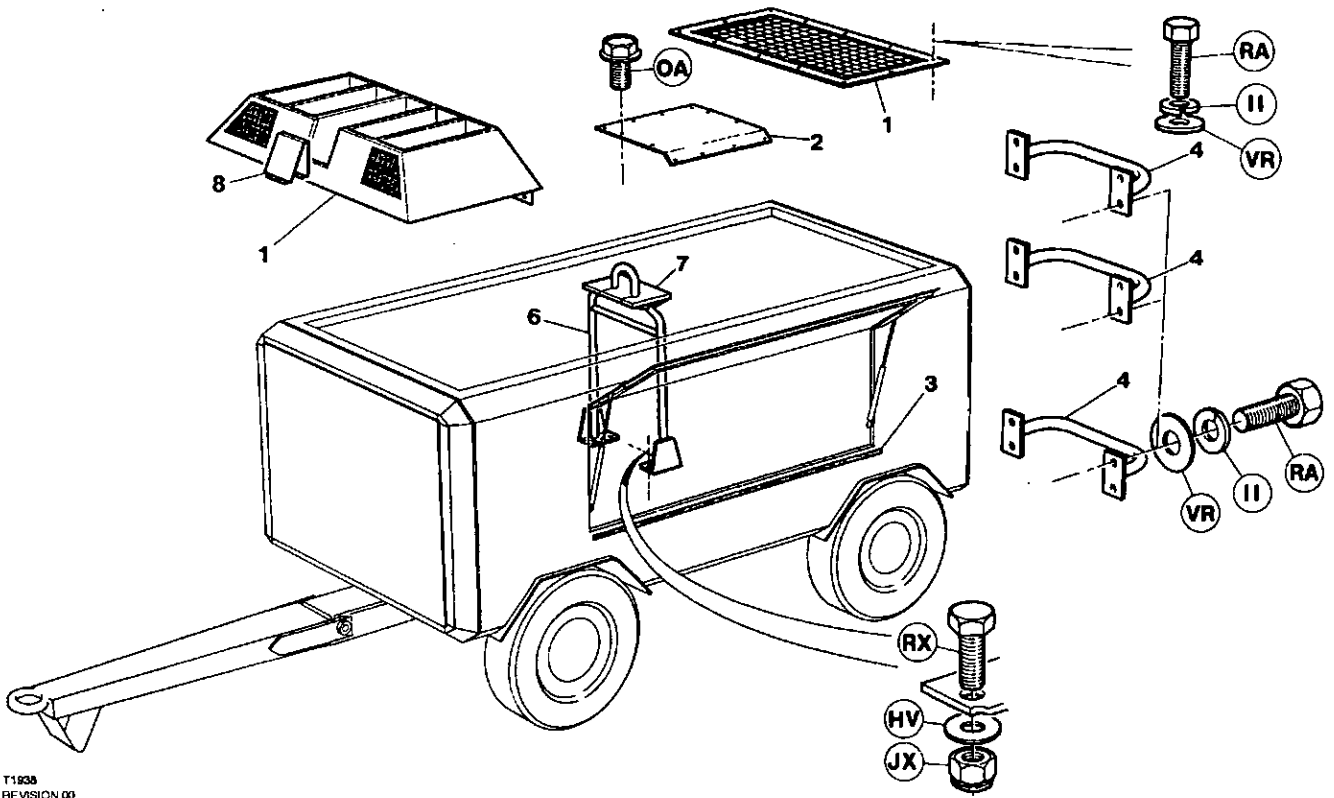

11 ENCLOSURE

T1937
Revision 00
01/98

Item	cpn	Qty.	Description	Item	cpn	Qty.	Description
1	89205074	1	Panel	7	89230023	1	Panel (WCA)
2	89205090	1	Panel	8	920565571	1	Panel
3	92065267	2	Panel	9	92061985	2	Cap
3a	89205264	2	Panel	10	92062009	2	Cap
3b	89205249	2	Panel (WCA)	11	92065796	1	Panel
4	92062066	1	Panel	11	92892728	1	Panel
5	92062058	1	Panel	12	92062025	2	Door
6	92061993	4	Panel	13	36708378	2	Hinge
6a	89205173	1	Panel (WCA)	14	88115472	2	Latch
6b	89205157	1	Panel (WCA)	15	-	-	-
7	92772961	1	Panel	16	92056779	1	Plate, cover
				17	-	-	-
				18	92094358	2	Key