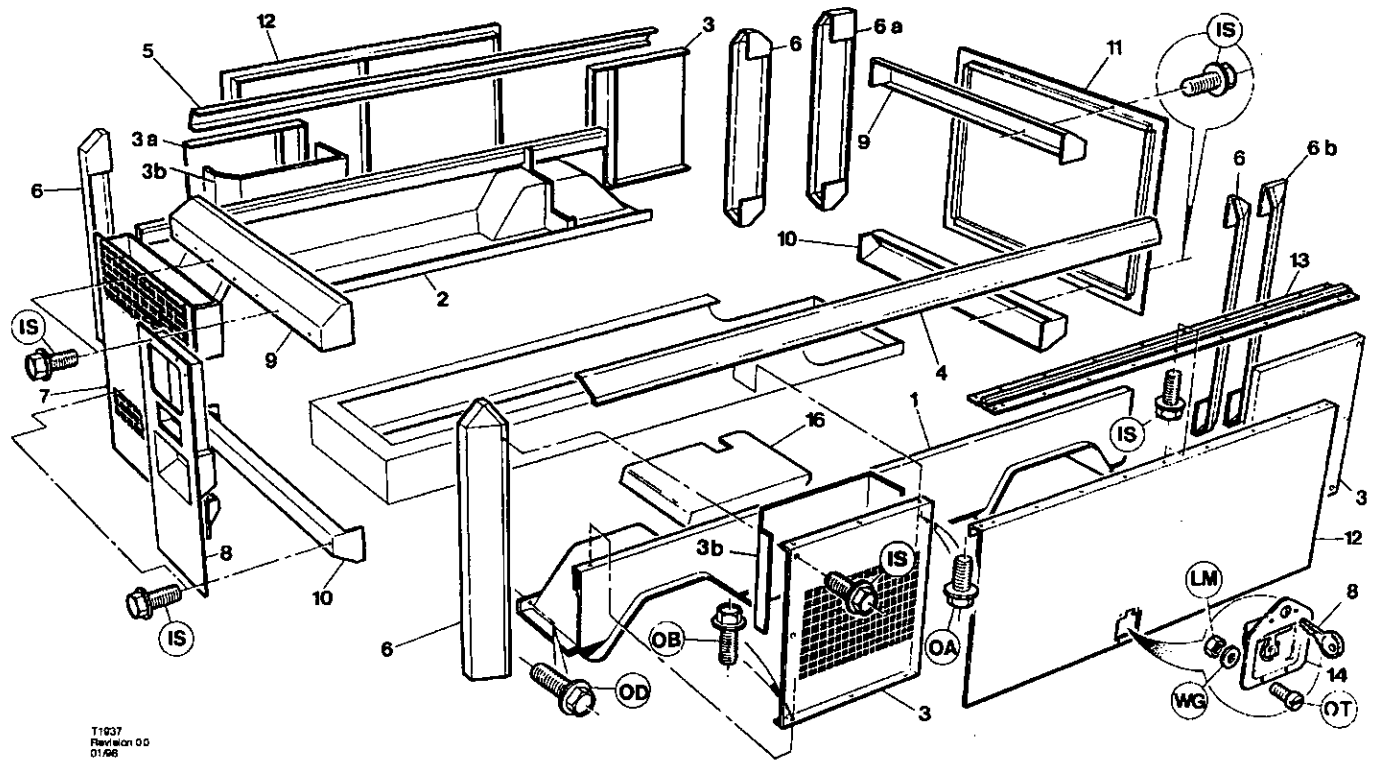

11 ENCLOSURE

T1937
Revision 00
01/98

Item	cpn	Qty.	Description	Item	cpn	Qty.	Description
1	89205074	1	Panel	7	89230023	1	Panel (WCA)
2	89205090	1	Panel	8	920565571	1	Panel
3	92065267	2	Panel	9	92061985	2	Cap
3a	89205264	2	Panel	10	92062009	2	Cap
3b	89205249	2	Panel (WCA)	11	92065796	1	Panel
4	92062066	1	Panel	11	92892728	1	Panel
5	92062058	1	Panel	12	92062025	2	Door
6	92061993	4	Panel	13	36708378	2	Hinge
6a	89205173	1	Panel (WCA)	14	88115472	2	Latch
6b	89205157	1	Panel (WCA)	15	-	-	-
7	92772961	1	Panel	16	92056779	1	Plate, cover
				17	-	-	-
				18	92094358	2	Key