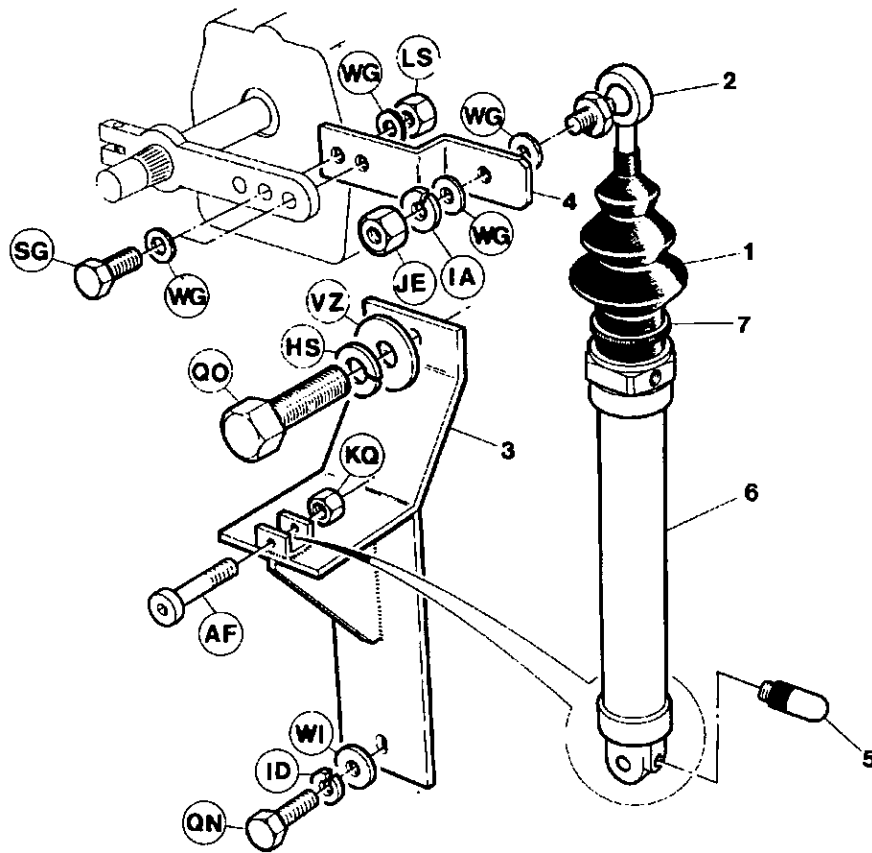

T 1749

Item	cpn	Qty.	Description	Item	cpn	Qty.	Description
1	92677319	1	Cover	5	92549278	1	Silencer
2	92169630	1	Ball-joint	6	92700319	1	Cylinder, pneumatic
3	92894963	1	Bracket	7	92281427	1	Clip, retaining
4	92783497	1	Lever