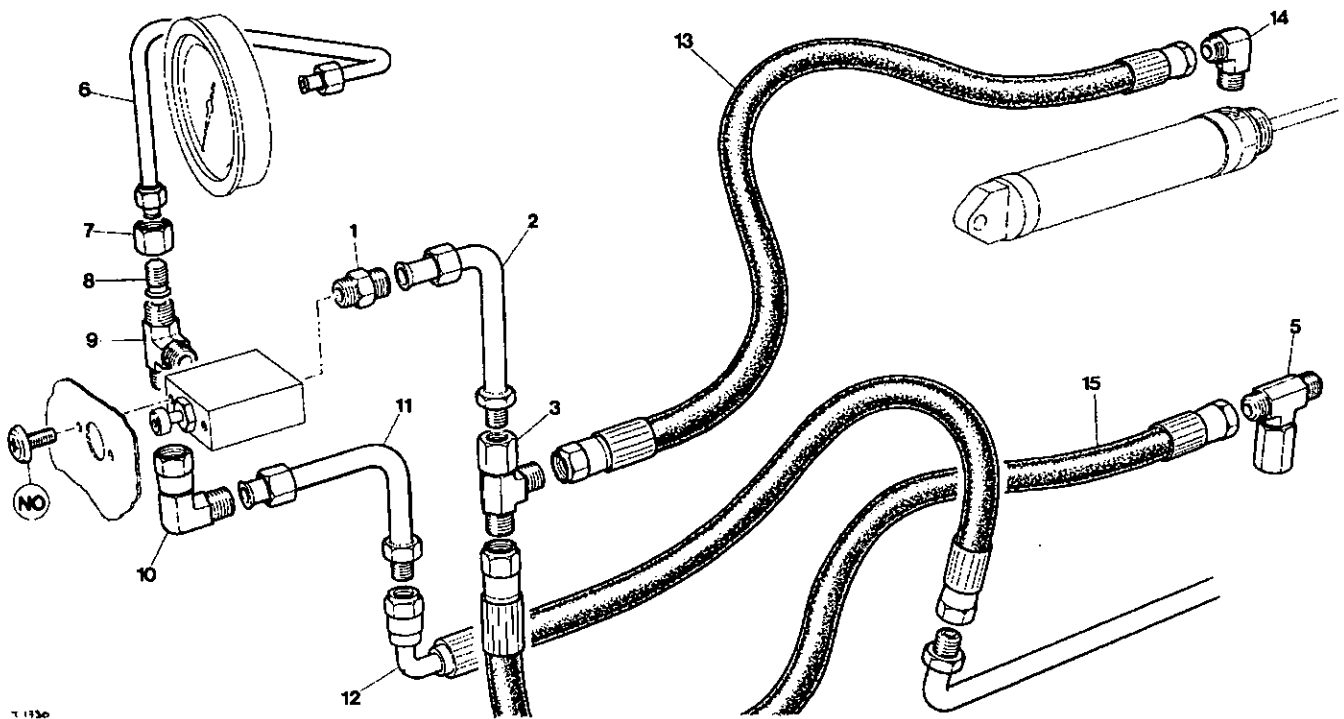

7-1936

Item	cpn	Qty.	Description	Item	cpn	Qty.	Description
1	35283076	1	Connector	9	35279843	1	Tee
2	92050343	1	Tube assembly	10	35283068	1	Elbow
3	35283084	1	Tee	11	92050335	1	Tube assembly
4	-			12	92049097	1	Hose assembly
5	35283092	1	Tee	13	92520386	1	Hose assembly
6	92058767	1	Tube assembly	14	92441294	1	Elbow
7	92394352	1	Nut	15	92520360	1	Hose assembly
8	92394295	1	Reducer