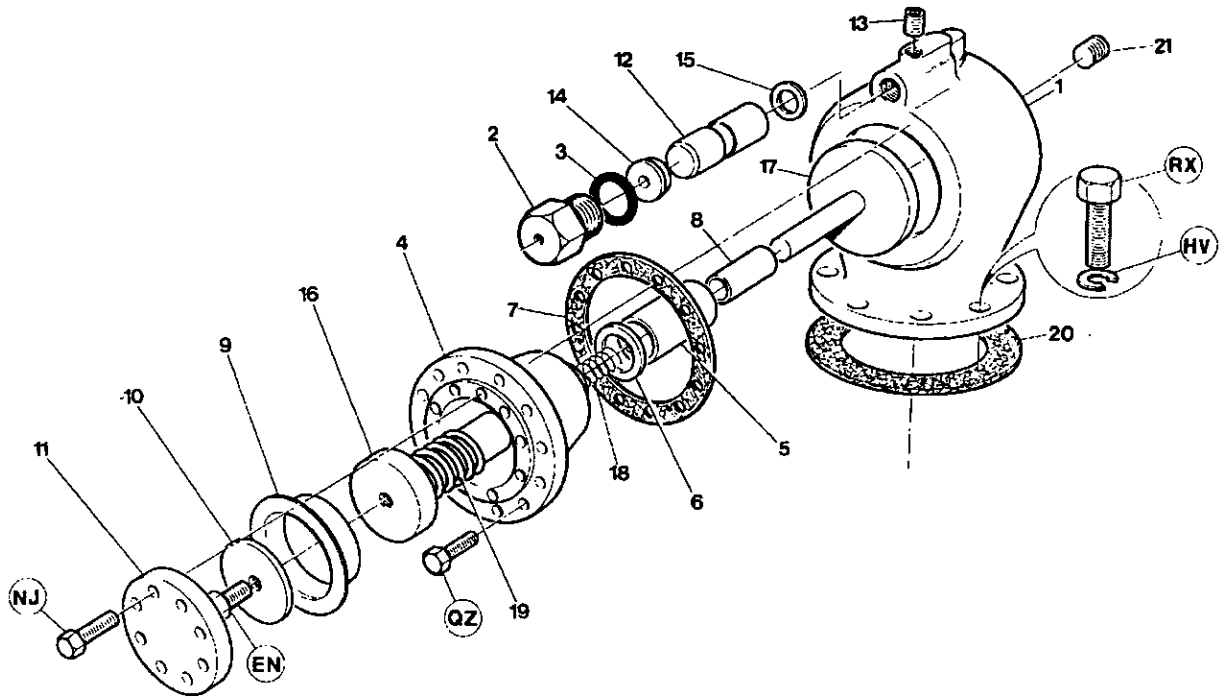

R21

Item	cpn	Qty.	Description	Item	cpn	Qty.	Description
1-19	35072222	1	Valve, unloader	11	35591189	1	Cover
1	36722452	1	Body	12	35328210	1	Valve
2	35328236	1	Adaptor	13	95263190	1	Plug
3	95765806	2	'O' Ring	14	35331578	1	Grommet
4	36722460	1	Housing	15	35331586	1	Grommet
5	35328228	1	Bush	16	35591163	1	Piston
6	35328244	1	Seal	17	92697333	1	Valve assembly
7	35328251	1	Gasket	18	35332683	1	Spring
8	35328269	1	Bush	19	35332691	1	Spring
9	35592534	1	Diaphragm, unloader valve	20	95214524	1	Gasket
10	35327204	1	Washer	21	92257401	1	Plug