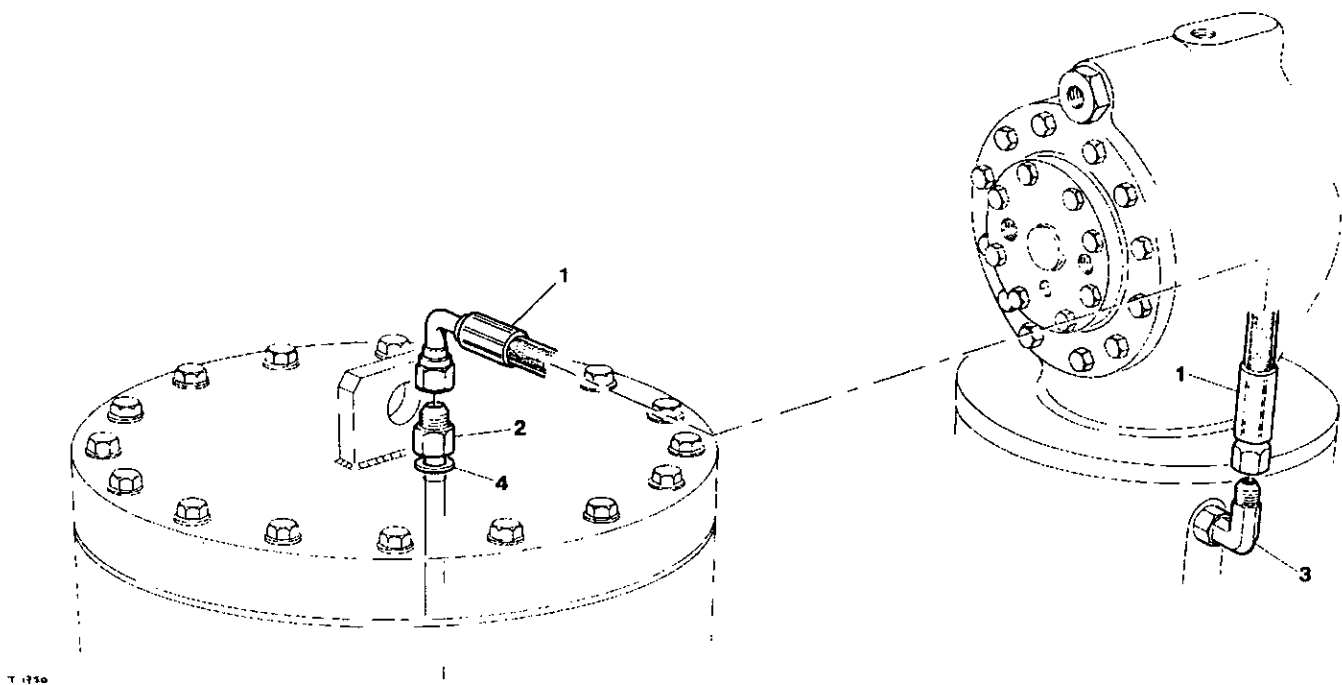

T 1730

Item	cpn	Qty.	Description	Item	cpn	Qty.	Description
1	92777218	1	Hose assembly	3	92080811	1	Elbow
2	92725746	1	Tube assembly	4	92338946	1	Seal