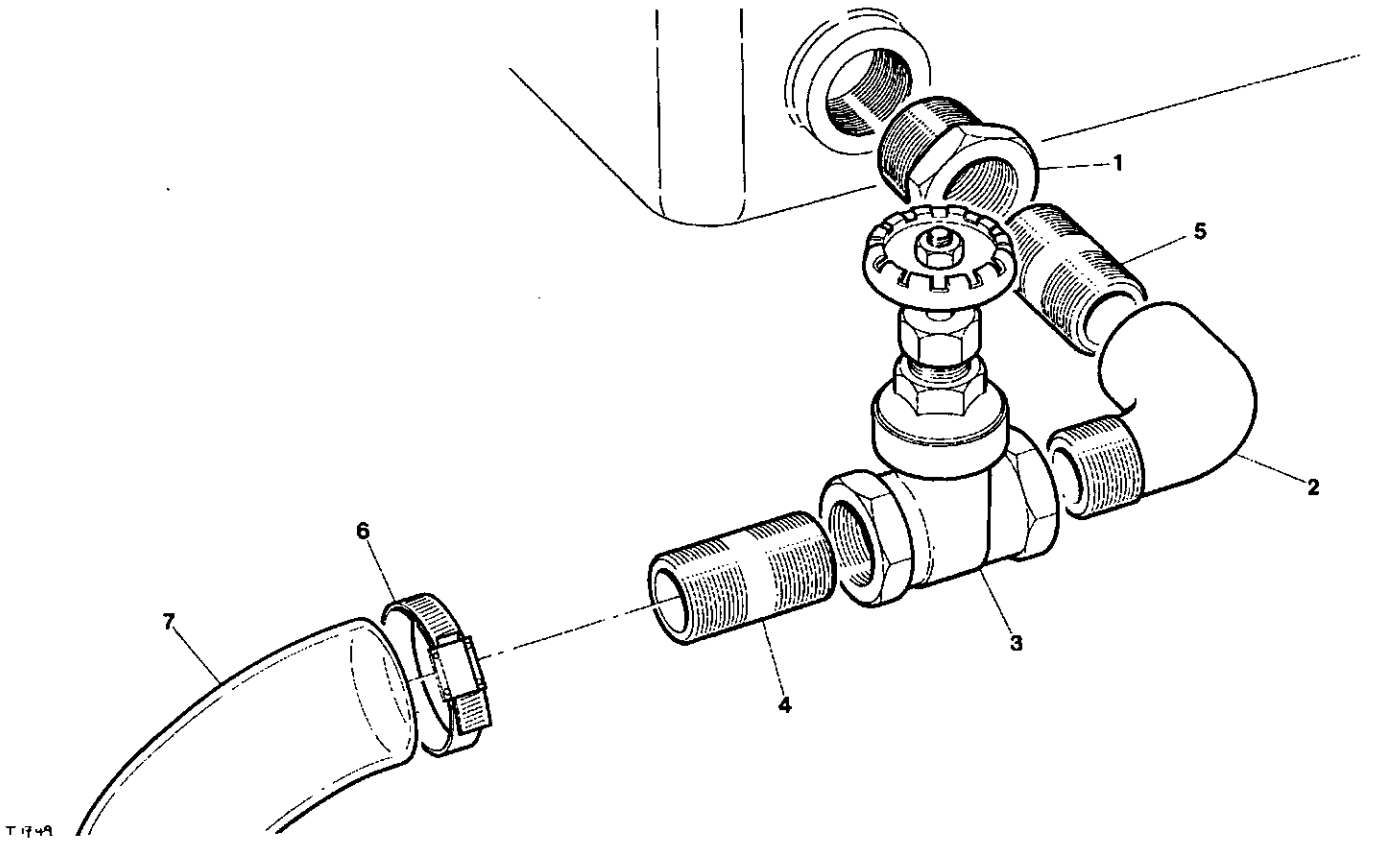

Item	cpn	Qty.	Description	Item	cpn	Qty.	Description
1	92517747	1	Adaptor	5	92351592	1	Nipple
2	92354513	1	Elbow	6	92321702	1	Clip, retaining
3	92043116	1	Valve	7	92109792	0.4	Hose
4	92354554	1	Nipple			m