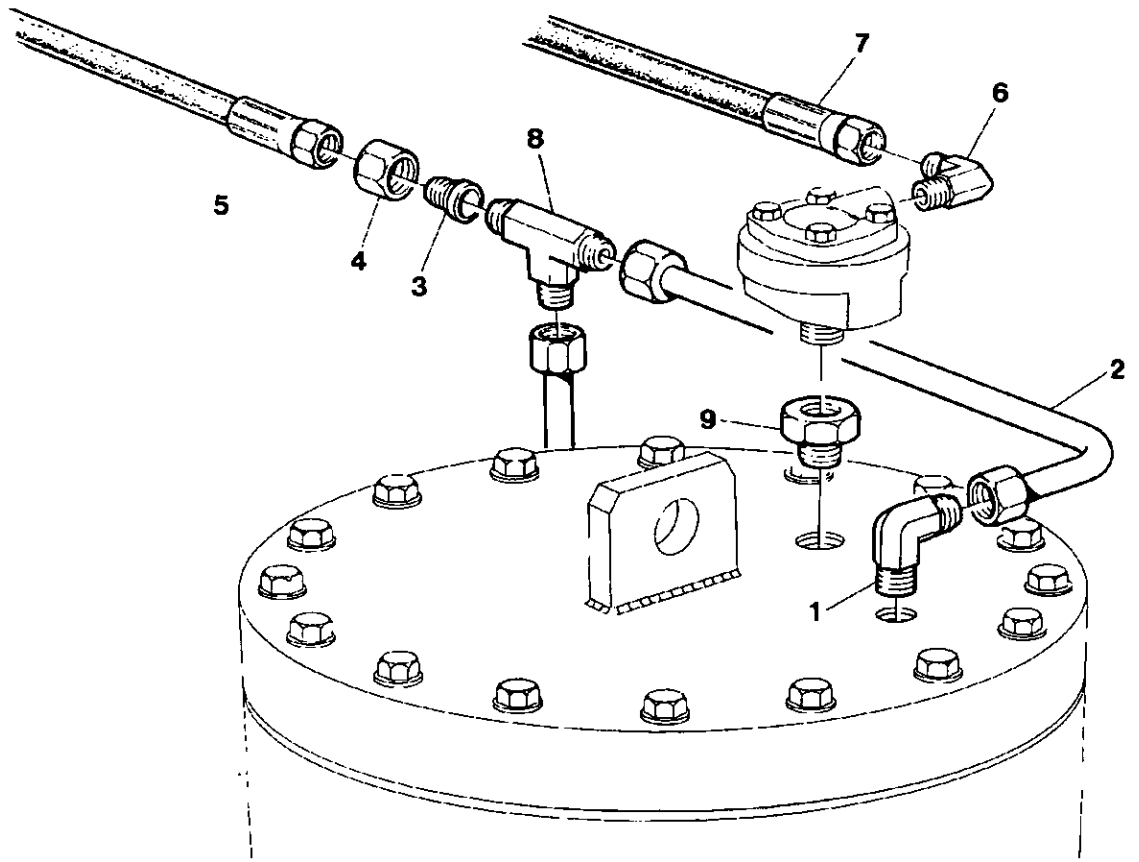

T 1731

Item	cpn	Qty.	Description	Item	cpn	Qty.	Description
1	92058064	1	Nipple	6	35301126	1	Switch, temperature
2	92058072	1	Valve, minimum pressure	7	92079474	1	Switch, temperature
3	35296227	1	Adaptor	8	92083245	1	Switch, temperature
4	35296219	1	Pipe	9	92351170	1	Switch, temperature
5	92049097	1	Switch, temperature