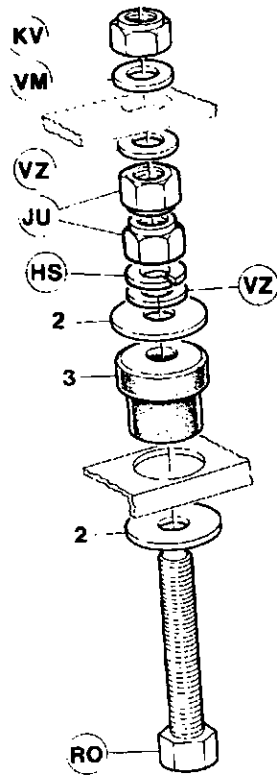

T 1314

Item	cpn	Qty.	Description	Item	cpn	Qty.	Description
1	92028372	1	Bracket				
2	35101468	4	Washer, snubber				
3	92062157	2	Bush