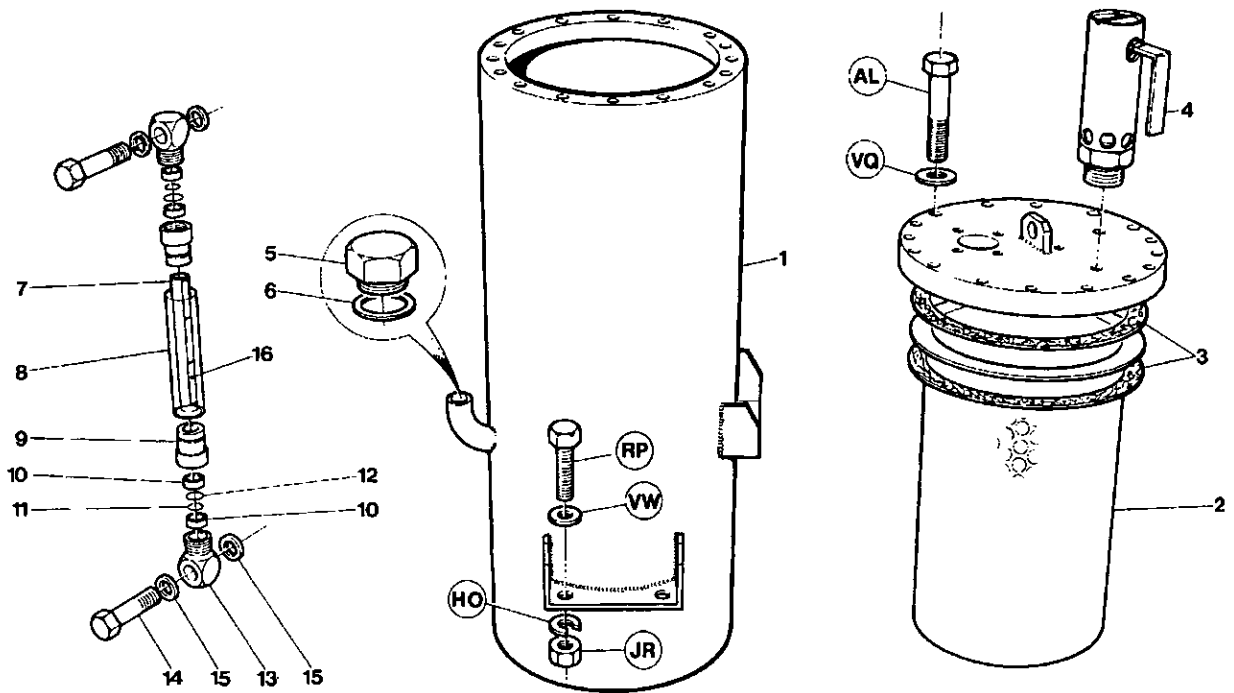

T 17 * 2

Item	cpn	Qty.	Description	Item	cpn	Qty.	Description
1	92808526	1	Tank, separator EURONORM	8	92095389	1	Tube
1	92709682	1	Tank, separator Universal	9	92095397	2	Nut
2-3	92725514	1	Element	10	92095405	4	Ferrule
3	92058551	2	Gasket	11	92095413	2	'O' Ring
4	93171635	1	Valve	12	92095421	2	'O' Ring
5	35579630	1	Plug	13	92095439	2	Collar
6	35279942	1	'O' Ring	14	92095447	2	Nipple
7-16	92095363	1	Gauge assembly	15	92293661	4	Seal
7	92095371	1	Tube	16	92094994	1	Indicator