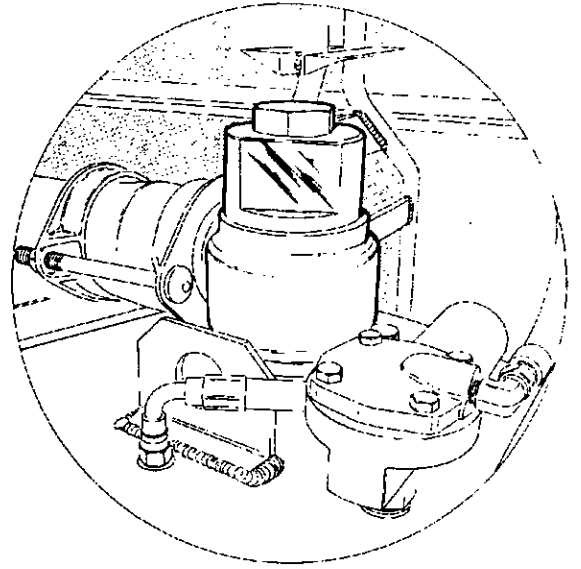

T.19.35

Item	cpn	Qty.	Description	Item	cpn	Qty.	Description
1-8	92062041	1	Valve, minimum pressure	5	35279942	1	'O' Ring
1	92061936	1	Body	6	35318161	1	Spring
2	92044098	1	Piston	7	95823688	2	'O' Ring
3	92061944	1	Housing	8	92032648	1	Spacer
4	35579630	1	Plug