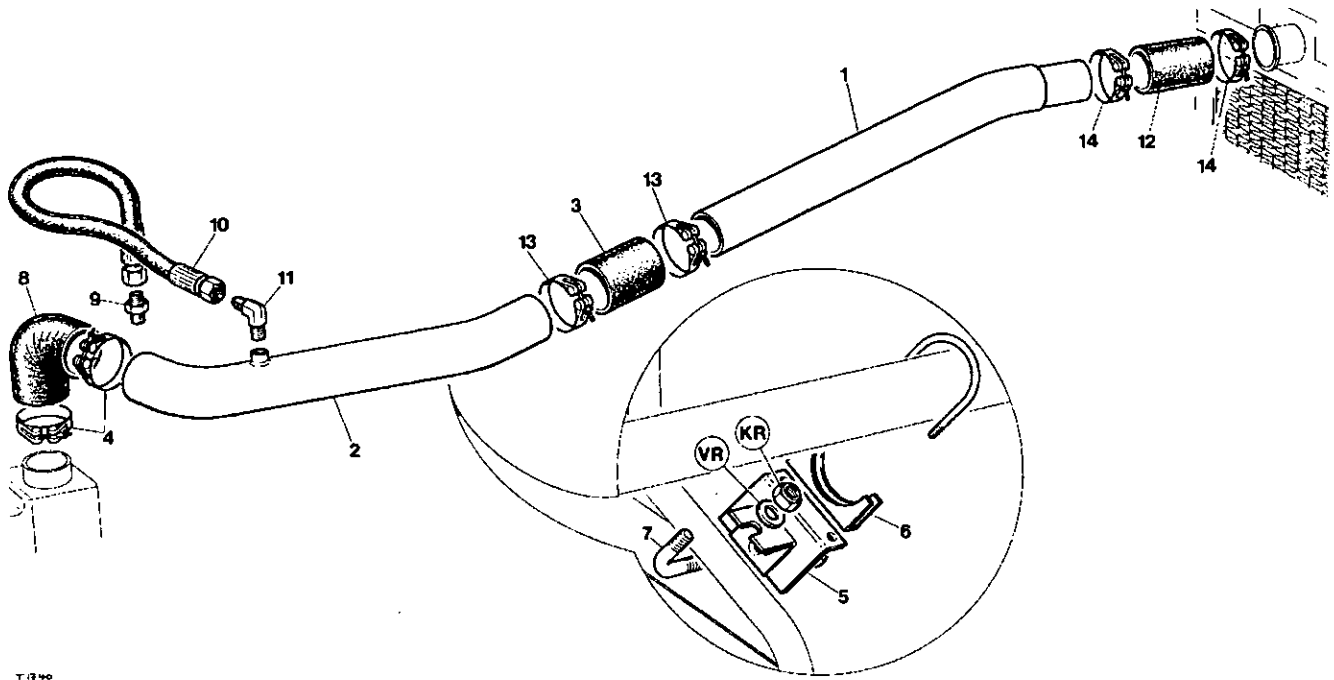

T. 3. 40

Item	cpn	Qty.	Description	Item	cpn	Qty.	Description
1	92517796	1	Pipe	8	92546688	1	Elbow
2	92517804	1	Pipe	9	92479674	1	Connector
3	92281013	1	Hose	10	92100924	1	Hose
4	35293059	2	Clamp	11	92395433	1	Elbow
5	92540780	1	Support	12	89231815	1	Hose
6	92253079	1	Clamp	13	92040765	2	Clamp
7	92055201	1	Stud	14	92042233	2	Clamp