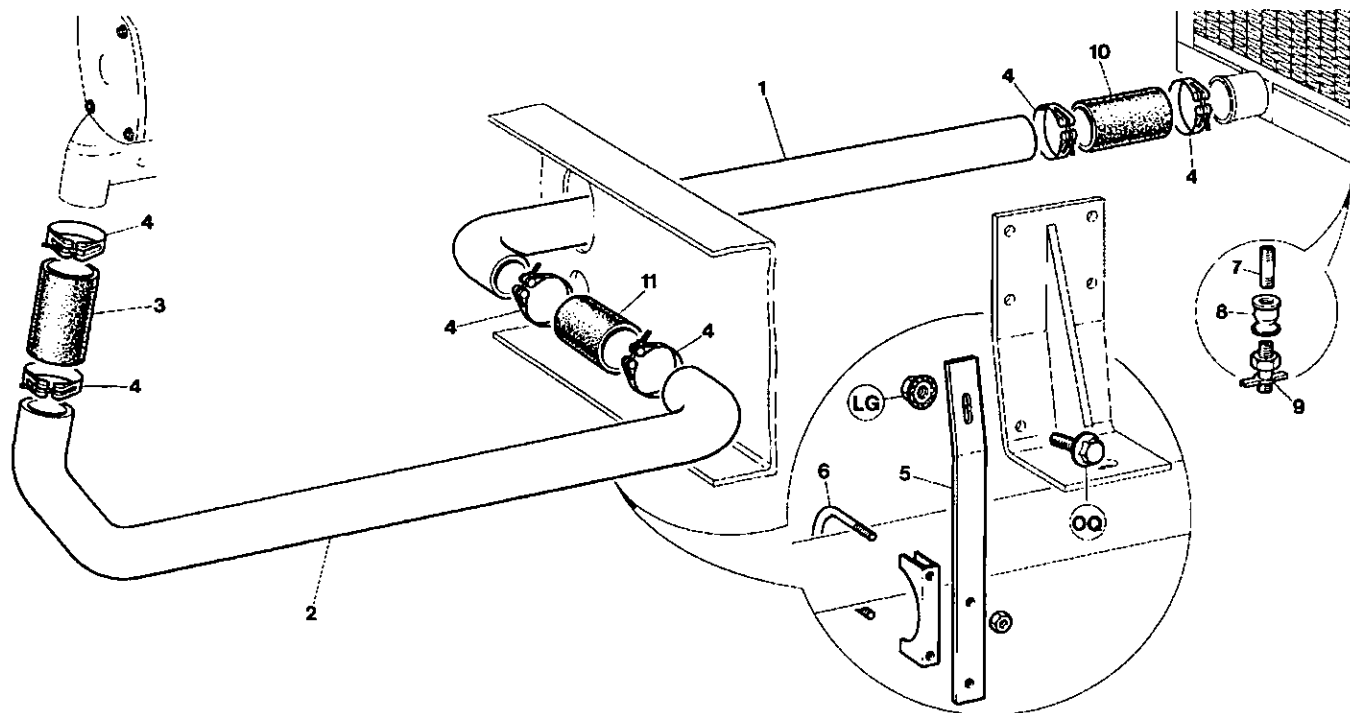

T (R&I)

Item	cpn	Qty.	Description	Item	cpn	Qty.	Description
1	92517770	1	Pipe	7	92256015	1	Nipple
2	92517788	1	Pipe	8	92258128	1	Reducer
3	92040757	1	Hose	9	92258706	1	Valve, drain
4	92040765	6	Clamp	10	92668920	1	Hose
5	92544626	1	Support	11	92347459	1	Hose
6	92253079	1	Clip, retaining