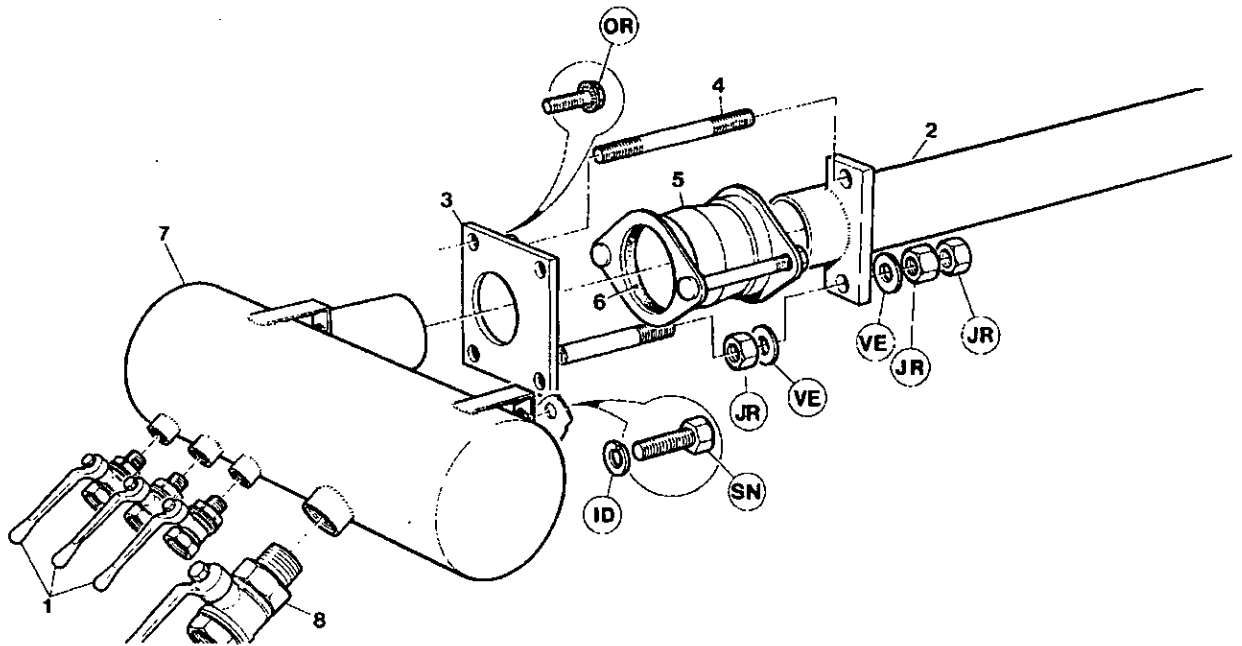

T 133

Item	cpn	Qty.	Description	Item	cpn	Qty.	Description
1	92526391	3	Valve	5	92983691	1	Coupling
2	92766278	1	Pipe	6	92983683	2	Seal
3	92039221	1	Plate, retaining	7	92064435	1	Manifold
4	92039239	2	Stud	8	92536770	1	Valve