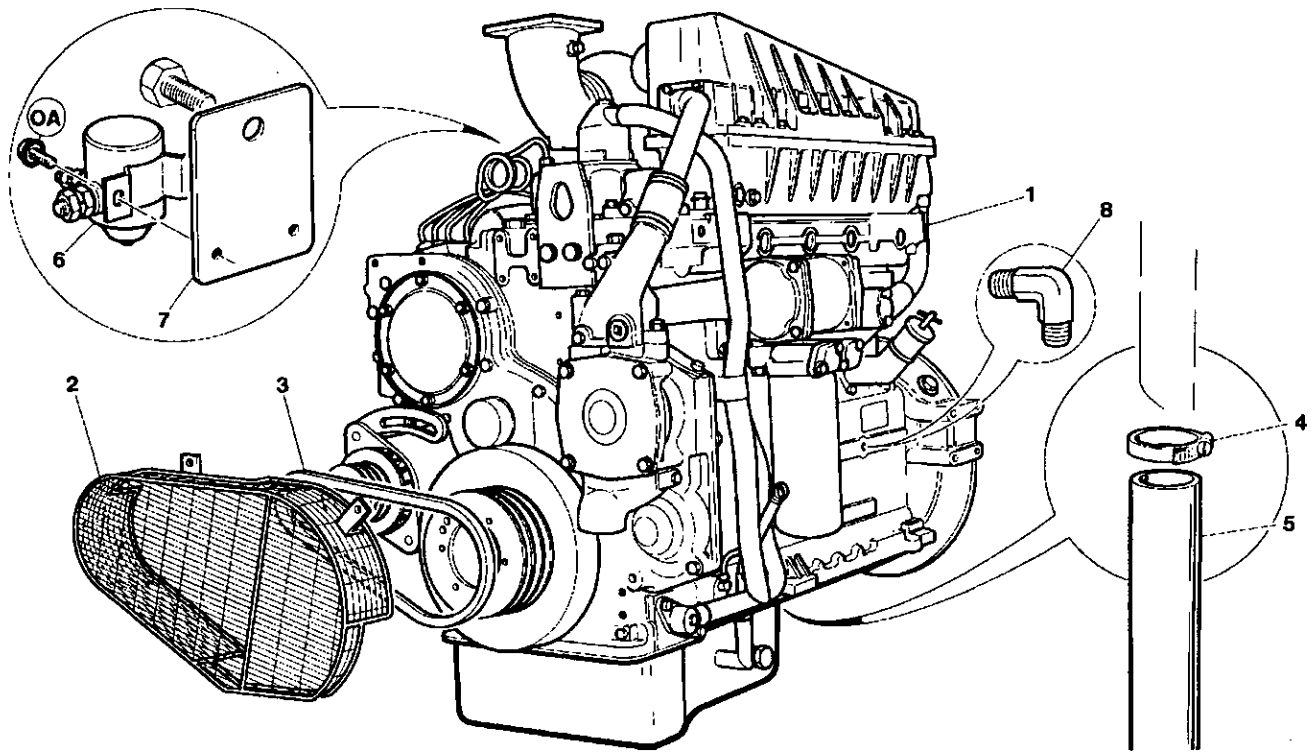

T.1313

Item	cpn	Qty.	Description	Item	cpn	Qty.	Description
1	92783042	1	Engine HP600 XP750	6	35577873	1	Relay, start
1	92546803	1	Engine VHP700/750 XP900	7	92517739	1	Bracket
2	92520477	1	Guard	8	92395458	1	Elbow
3	92658103	1	Belt, drive	*9	92658095	1	Element, oil filter
4	92321702	1	Clip, retaining	*10	92744523	1	Element, fuel filter
5	92109792	1	Hose				* Not illustrated