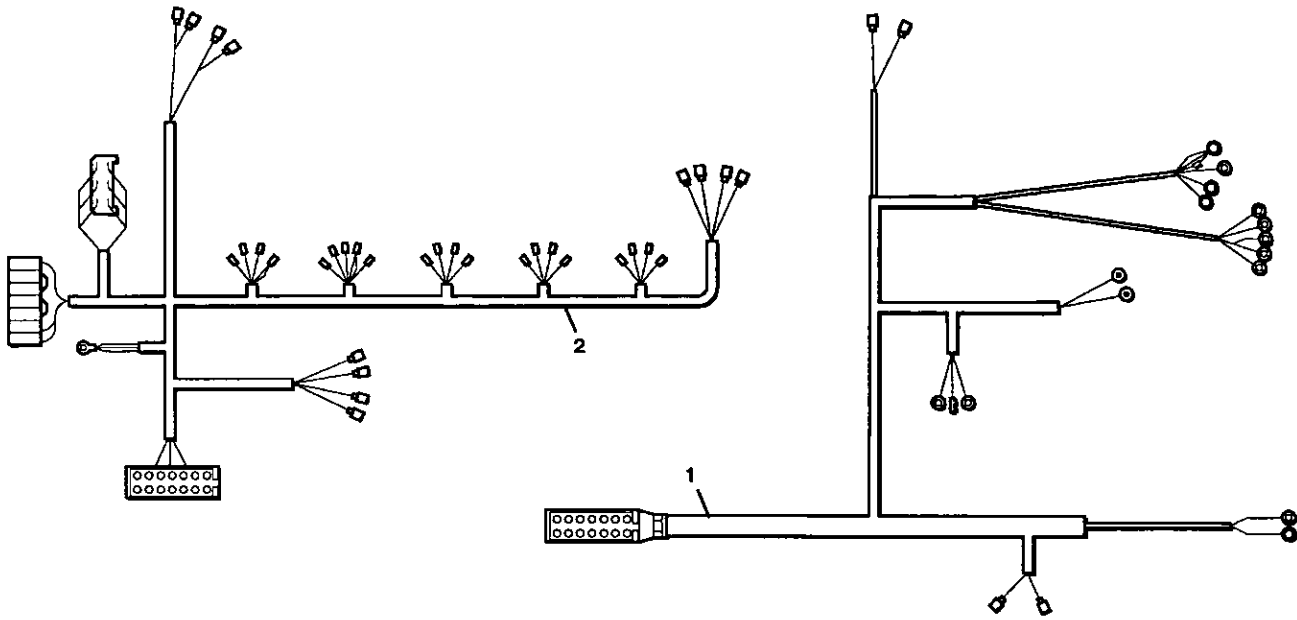

T 1730

Item	cpn	Qty.	Description	Item	cpn	Qty.	Description
1	92777218	1	Hose assembly	3	92080811	1	Elbow
2	92725746	1	Tube assembly	4	92338946	1	Seal

11277

Item	cpn	Qty.	Description	Item	cpn	Qty.	Description
1	92052380	2	Battery	6	92303825	1	Link
2	92293901	2	Frame	7	92271139	1	Cover
3	92690189	4	Stud	8	92039064	1	Bracket
4	92676105	1	Cable	9	92254887	2	Grommet
5	92676113	1	Cable				