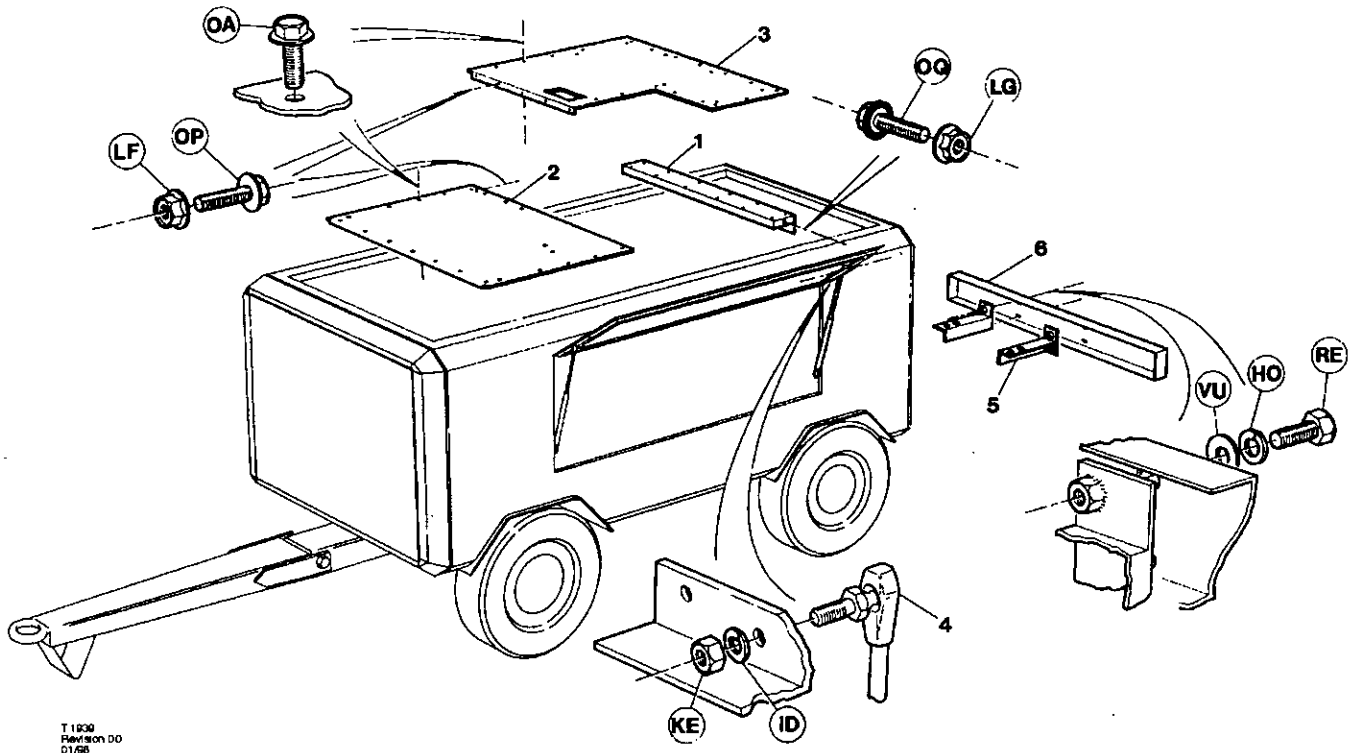

Item	cpn	Qty.	Description	Item	cpn	Qty.	Description
1	89204838	1	Support	3	92814318	1	Panel
2	92783430	1	Panel	4	35584036	4	Spring, gas
2	92814326	1	Panel (HA)	5	92048776	2	Bracket
				6	92058916	1	Bar, bumper