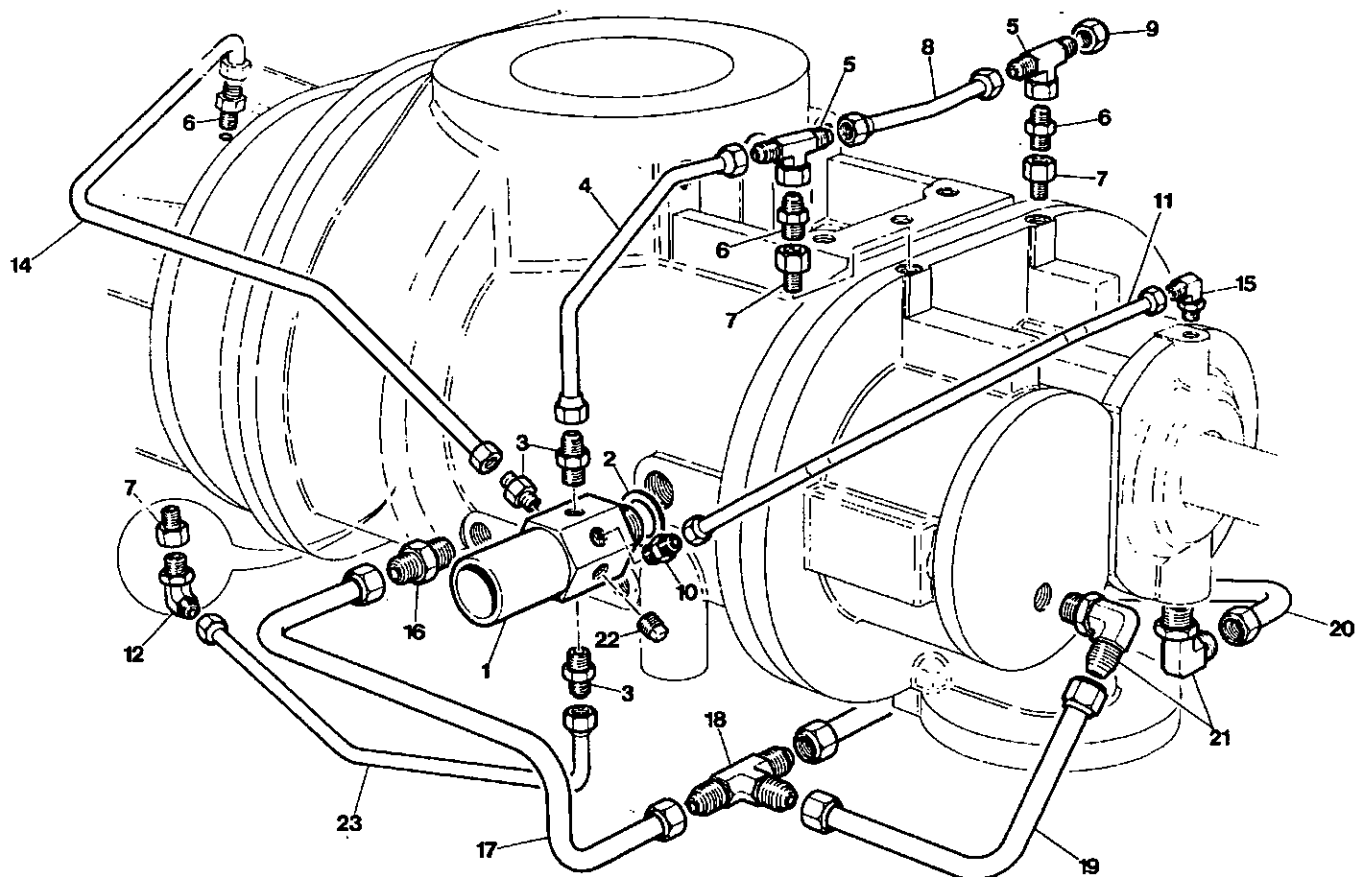

Item	cpn	Qty.	Description	Item	cpn	Qty.	Description
1	92680321	1	Manifold	13	-		
2	92023175	1	Washer, sealing	14	88125380	1	Tube assembly
3	92478387	3	Connector	15	35279876	1	Elbow
4	92705276	1	Tube assembly	16	92071380	1	Connector
5	35283092	2	Tee	17	92057066	1	Tube assembly
6	35283076	3	Connector	18	92083245	1	Tee
7	92420058	3	Reducer	19	92083260	1	Tube assembly
8	92705284	1	Tube assembly	20	92083252	1	Tube assembly
9	35321389	1	Cap	21	35279801	2	Elbow
10	92478569	1	Connector	22	92354661	2	Plug
11	92705292	1	Tube assembly	23	92705318	1	Tube assembly
12	35279827	1	Elbow