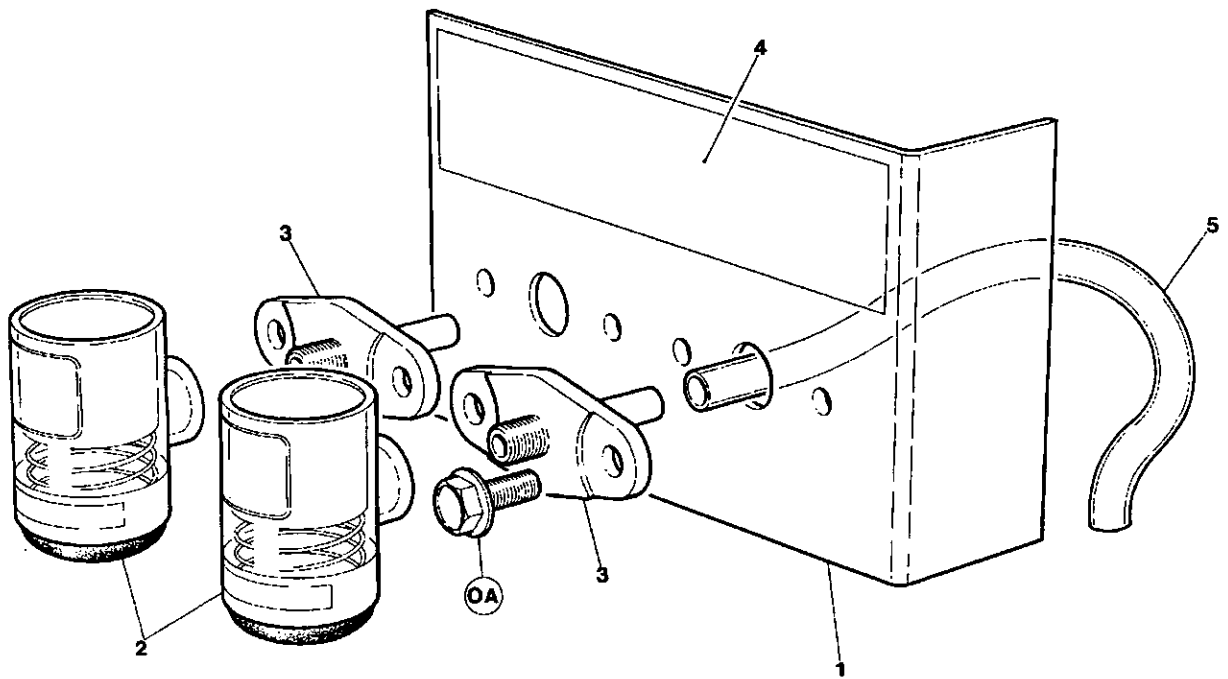

T 1753

Item	cpn	Qty.	Description	Item	cpn	Qty.	Description
1	92975283	1	Bracket	4	92720937	1	Decal
2	92419290	2	Indicator, air restriction	5	92111335	1	Hose 2.5m
3	92113513	2	Flange