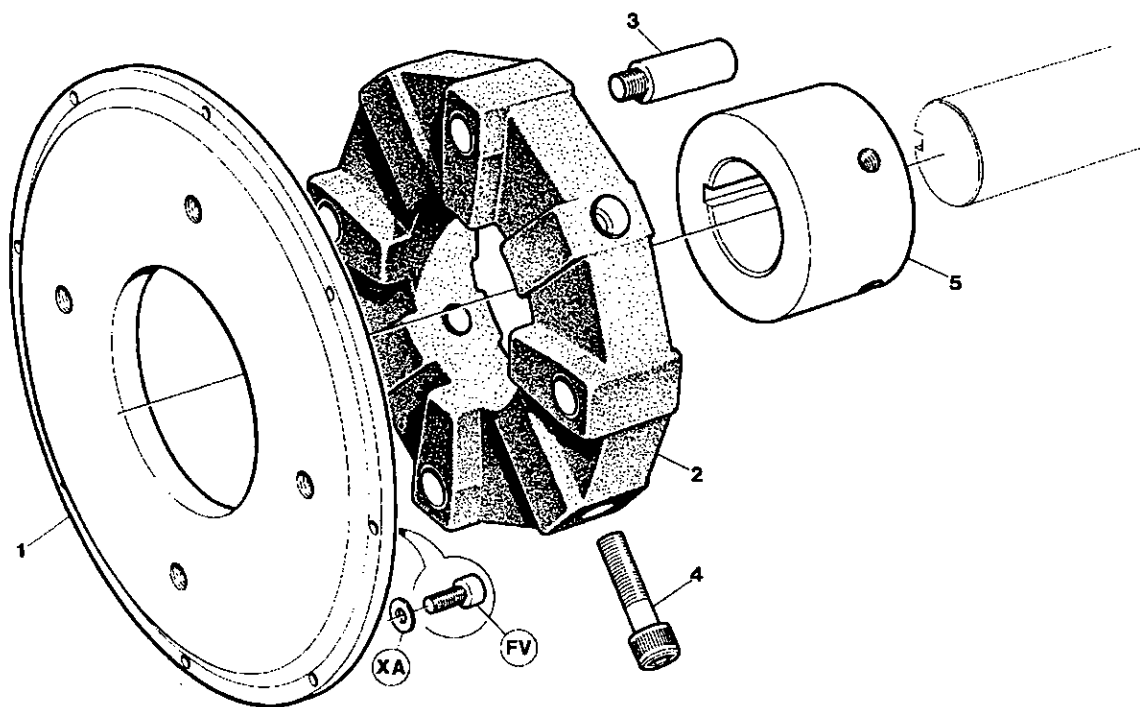

1 1720

Item	cpn	Qty.	Description	Item	cpn	Qty.	Description
1-5	92066208	1	Coupling	3	92041458	4	Bolt
1	92034438	1	Plate, drive	4	92041466	4	Bolt
2-5	92677715	1	Element assembly	5	92034446	1	Hub
2	92041441	1	Element