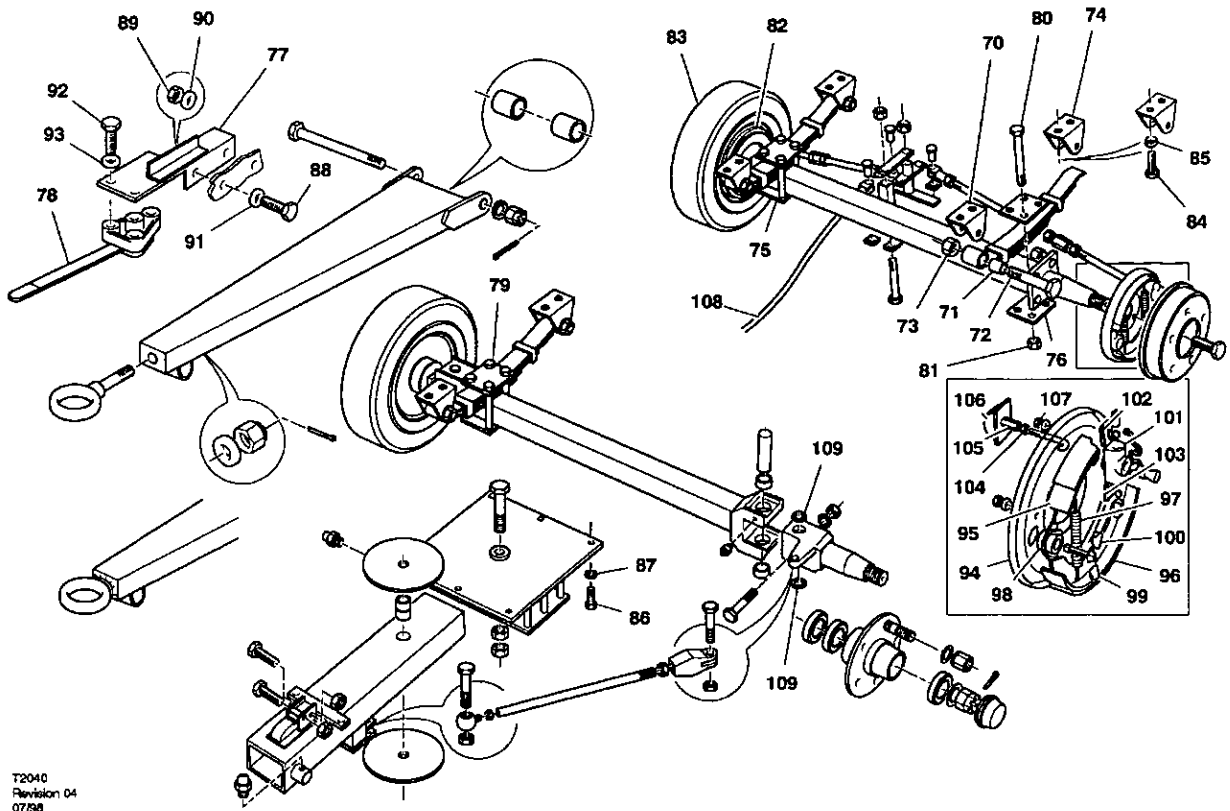

T2040
Revision 04
07/88

Item	cpn	Qty.	Description	Item	cpn	Qty.	Description	Item	cpn	Qty.	Description
55	92302595	1	Lever	74	92302447	4	Shackle	93	92304674	3	Washer
56	92327618	2	Rod	75	92302884	4	Plate	94-107	92289586	1	Brake assembly (right hand)
57	92327626	2	Nut	76	92302918	4	Plate	*94	92414705	1	Brake assembly (left hand)
58	-			77	92056852	1	Bracket	-			
59	-			78	92327519	1	Bracket	107			
60	92302280	4	Seal	79	92302892	8	Bolt	94	92308618	2	Backplate
61	92302272	4	Bearing	80	92302462	8	Bolt	95	92308626	2	Shoe
62	92042829	4	Hub	81	92302439	16	Locknut	96	92308634	2	Shoe
63	92302322	4	Bearing	82-83	92058940	4	Wheel & tyre assembly	97	92309079	2	Spring
64	92302330	4	Washer	82	92058957	1	Wheel	98	92309087	2	Adjuster
65	92302348	4	Nut	83	92058965	1	Tyre	99	92309103	2	Tappet
66	92299999	4	Pin	84	92367663	16	Setscrew	100	92309095	2	Tappet
67	92302355	4	Cap	85	92359371	16	Lockwasher	101	92309137	2	Housing
68	92302793	20	Nut	86	92280965	6	Bolt	102	92309145	2	Spring
69-74	92091842	1	Leafspring assembly	87	92359363	6	Washer	103	92309152	2	Plate
69	92091867	4	Leafspring	88	90103185	2	Setscrew	104	92309160	2	Locknut
70	92302405	4	Shackle	89	90103854	2	Nut	105	92309178	2	Nut
71	92302413	4	Bush	90	92304682	2	Lockwasher	106	92309186	2	Cover
72	92302850	4	Boit	91	92329341	2	Washer	107	92309202	4	Nut
73	92302868	4	Locknut	92	92304385	3	Setscrew	108	92483916	1	Cable