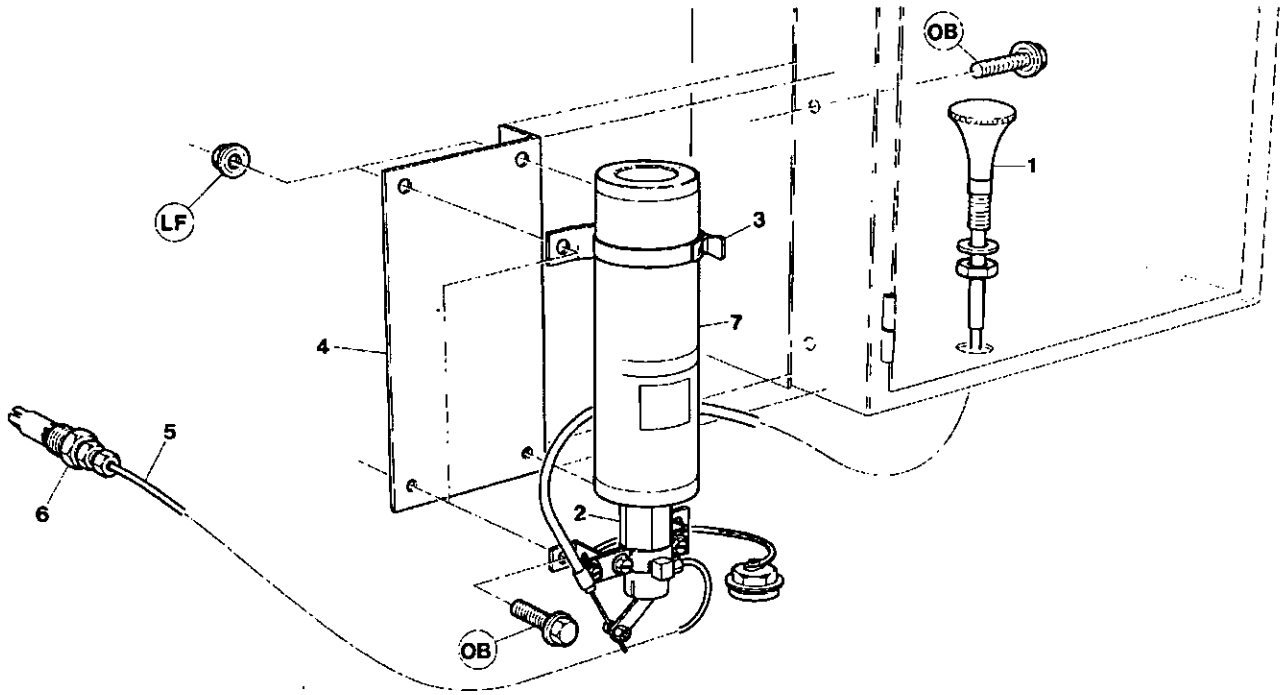

49   OPTIONS - Cold start aid

Y 1260

Item	cpn	Qty.	Description	Item	cpn	Qty.	Description
1-3	92417567	1	KIT-COLD START AID	4	92056589	1	Bracket
1	-	1	Cable	5	92397702	3m	Tube
2	-	1	Valve	6	92419514	1	Atomiser
3	-	1	Bracket	7	92473297	1	Bottle