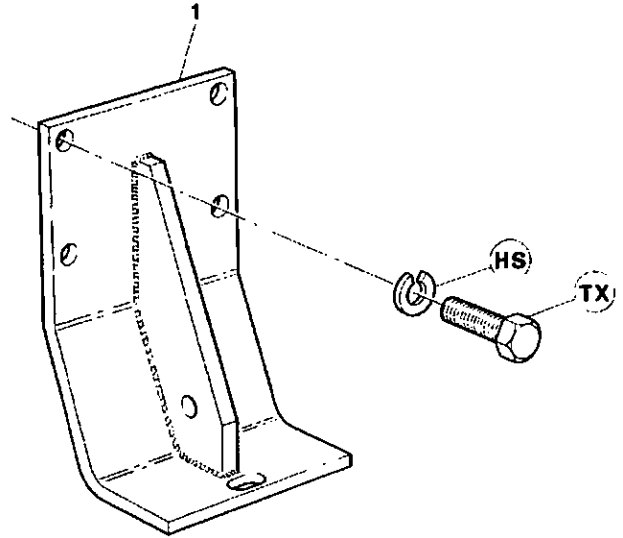

T 1314

Item	cpn	Qty.	Description	Item	cpn	Qty.	Description
1	92028372	1	Bracket				
2	35101468	4	Washer, snubber				
3	92062157	2	Bush