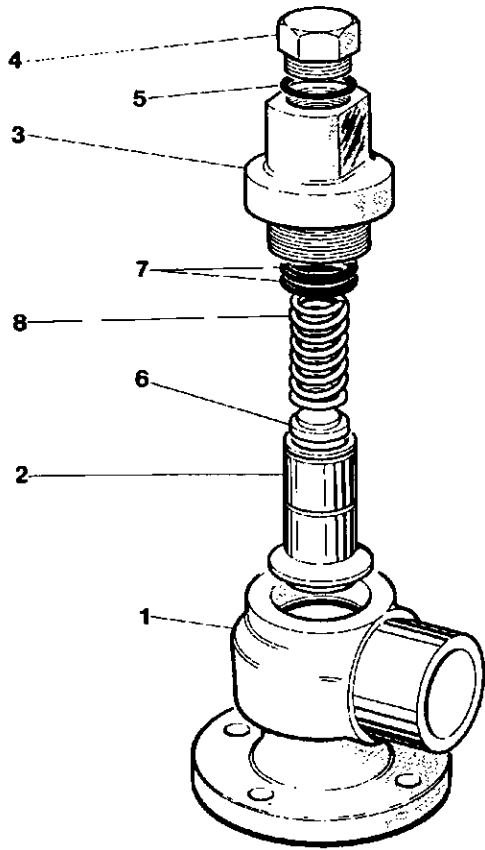

T.19.35

Item	cpn	Qty.	Description	Item	cpn	Qty.	Description
1-8	92062041	1	Valve, minimum pressure	5	35279942	1	'O' Ring
1	92061936	1	Body	6	35318161	1	Spring
2	92044098	1	Piston	7	95823688	2	'O' Ring
3	92061944	1	Housing	8	92032648	1	Spacer
4	35579630	1	Plug