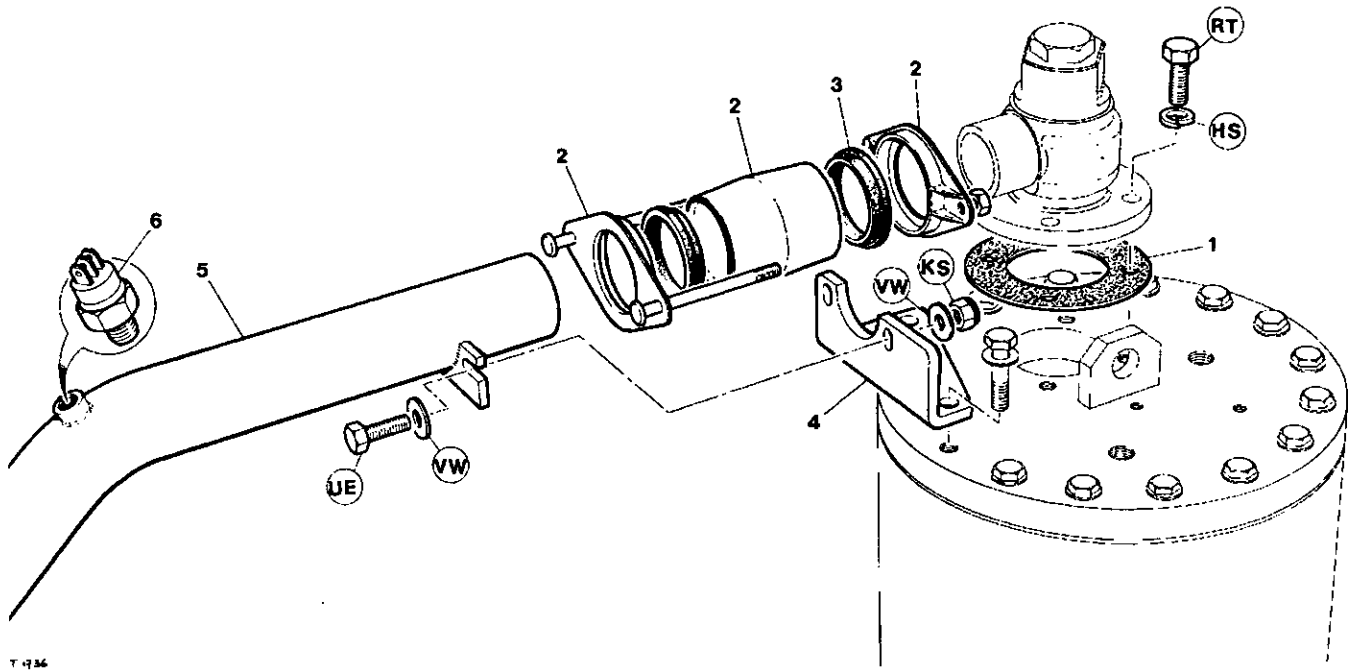

T-936

Item	cpn	Qty.	Description	Item	cpn	Qty.	Description
1	35575471	1	Gasket	4	92048990	1	Bracket
2	92983691	1	Coupling	5	92766278	1	Pipe
3	92983683	2	Seal	6	92762756	1	Switch, temperature