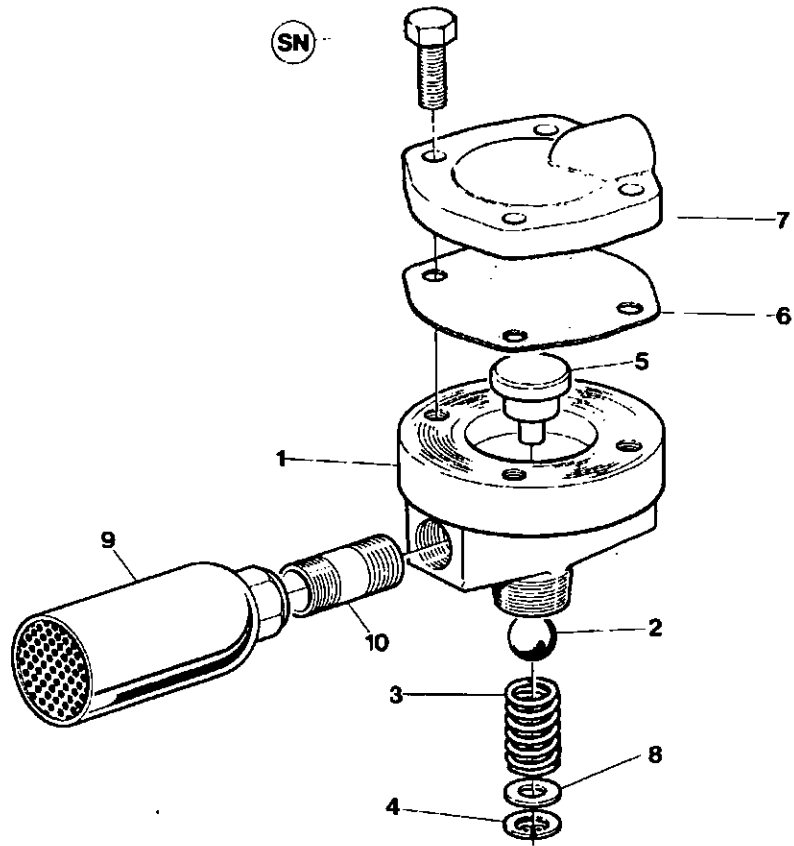

T 932

Item	cpn	Qty.	Description	Item	cpn	Qty.	Description
1-8	92035898	1	Valve, blowdown	6	93164101	1	Diaphragm
1	92042951	1	Body	7	35192145	1	Cover
2	92251982	1	Ball	8	92828458	1	Washer
3	30865315	1	Spring	9	92513183	1	Silencer
4	92257641	1	Ring, retaining	10	92354547	1	Nipple
5	35201565	1	Piston