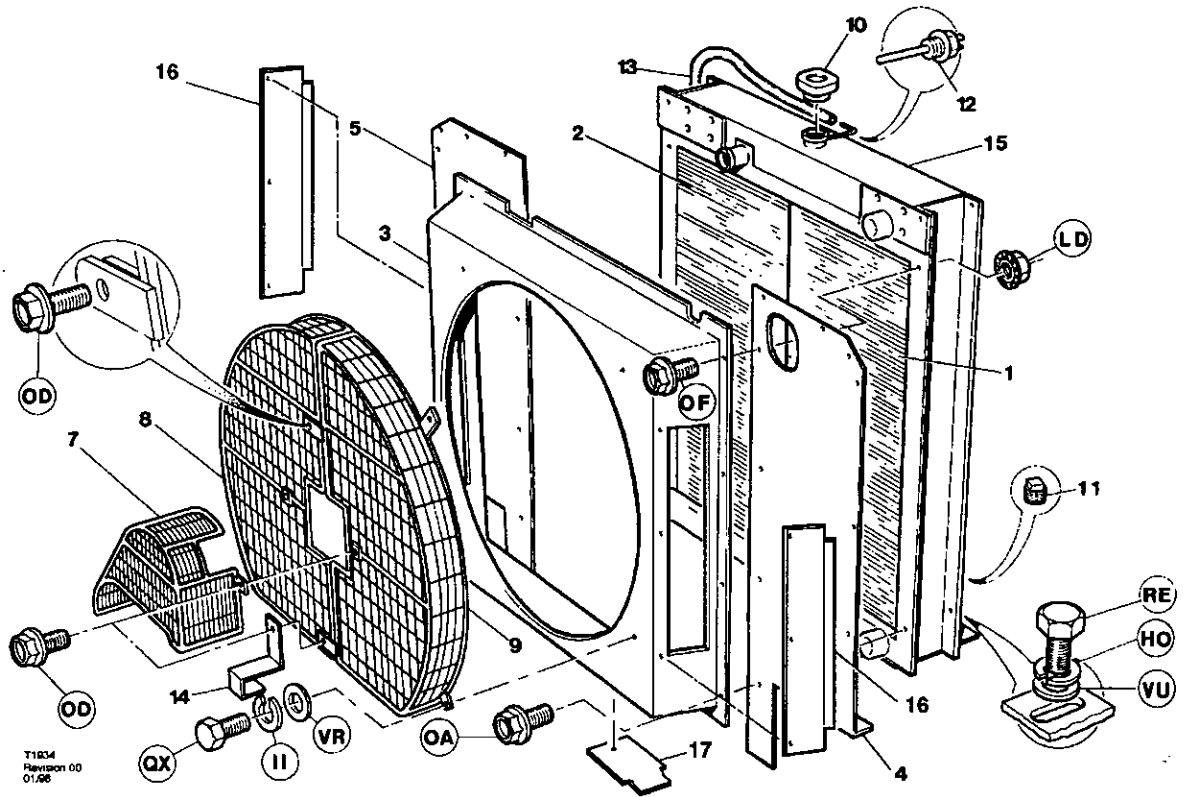

T-936

Item	cpn	Qty.	Description	Item	cpn	Qty.	Description
1	35575471	1	Gasket	4	92048990	1	Bracket
2	92983691	1	Coupling	5	92766278	1	Pipe
3	92983683	2	Seal	6	92762756	1	Switch, temperature

T 133

Item	cpn	Qty.	Description	Item	cpn	Qty.	Description
1	92526391	3	Valve	5	92983691	1	Coupling
2	92766278	1	Pipe	6	92983683	2	Seal
3	92039221	1	Plate, retaining	7	92064435	1	Manifold
4	92039239	2	Stud	8	92536770	1	Valve